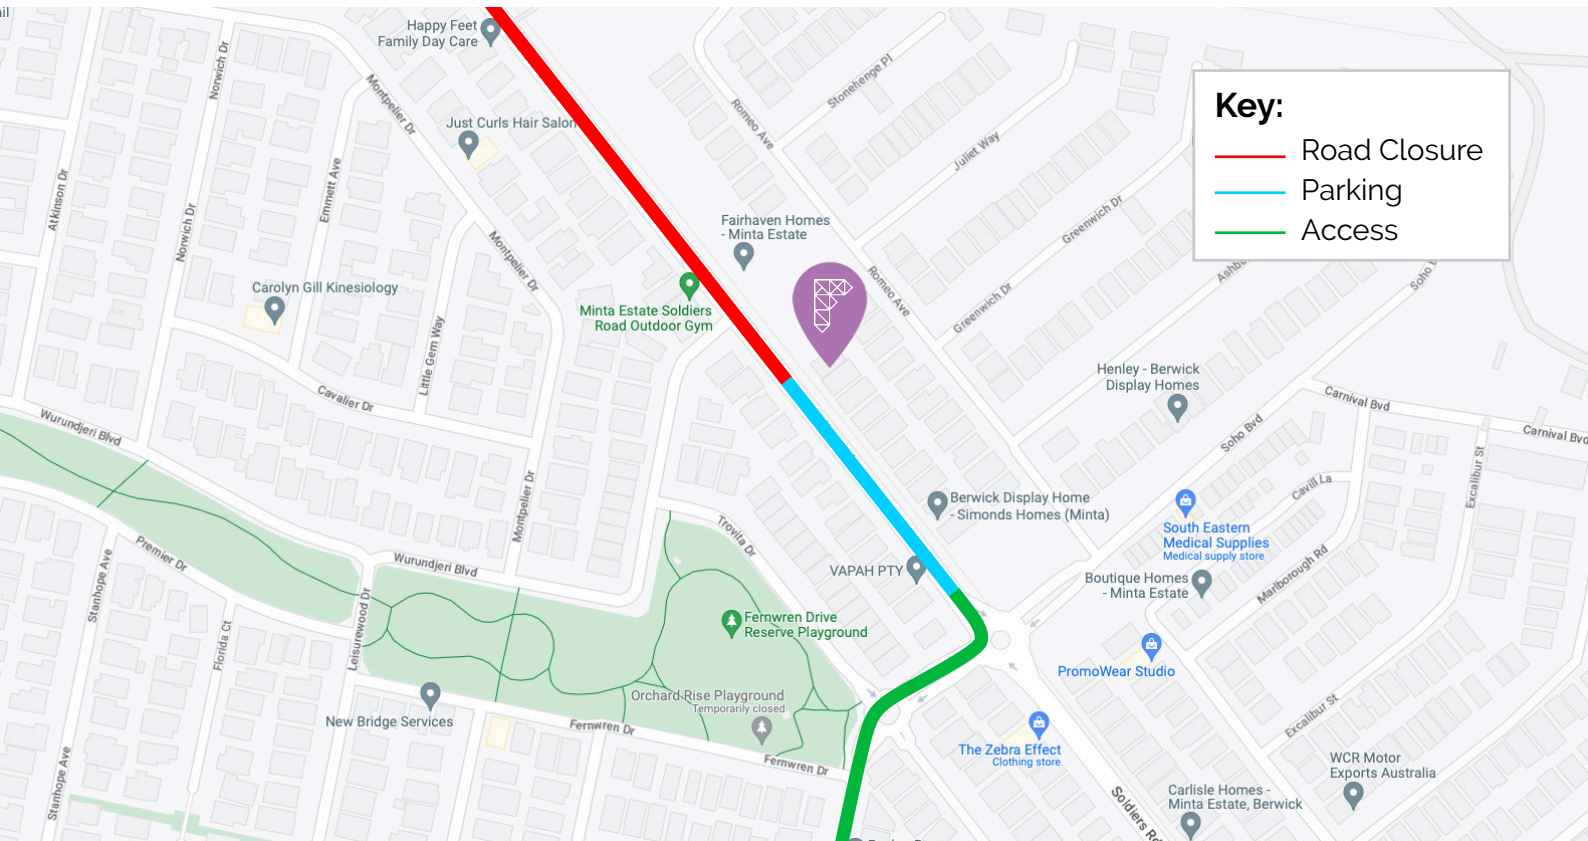

## ROAD CLOSURE

Road closures will take place from 103 Soldiers Rd up to the Chase Blvd roundabout from **Wednesday 12/4 - Sunday 22/4**.

Our Minta Displays will still be open and are able to be accessed by using the pedestrian crossings.

Parking is still available out the front of our displays.  
Please access Soliders Rd via Hazelnut Blvd (marked in green).