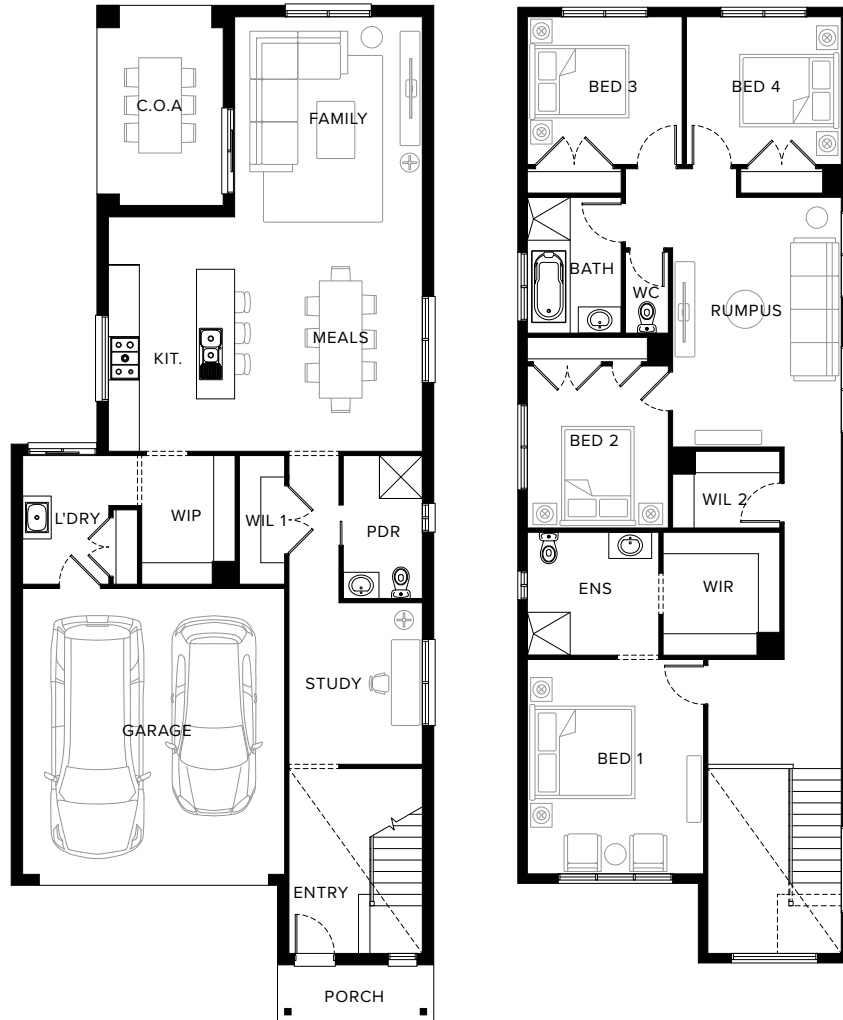

# The Mayfield 31

4  2  2  1  2  1 

## Inviting Modern Oasis

The Mayfield effortlessly captures attention with its stunning and stylish design, an ideal double storey floorplan. The ground floor hosts a family room, open plan kitchen, meals area, and a dedicated study room, showcasing thoughtful design and flexibility for modern family living. The Mayfield ensures an accommodating, comfortable, and inviting atmosphere for every family member and guest.

# Standard Floorplan

## Suitable Facades

Lincoln                  Madison  
Hudson                  Nixon

Block Width	Block Depth	House Width	House Depth	House Area
10.5m	28m	8.8m	21.3m	31.28sq